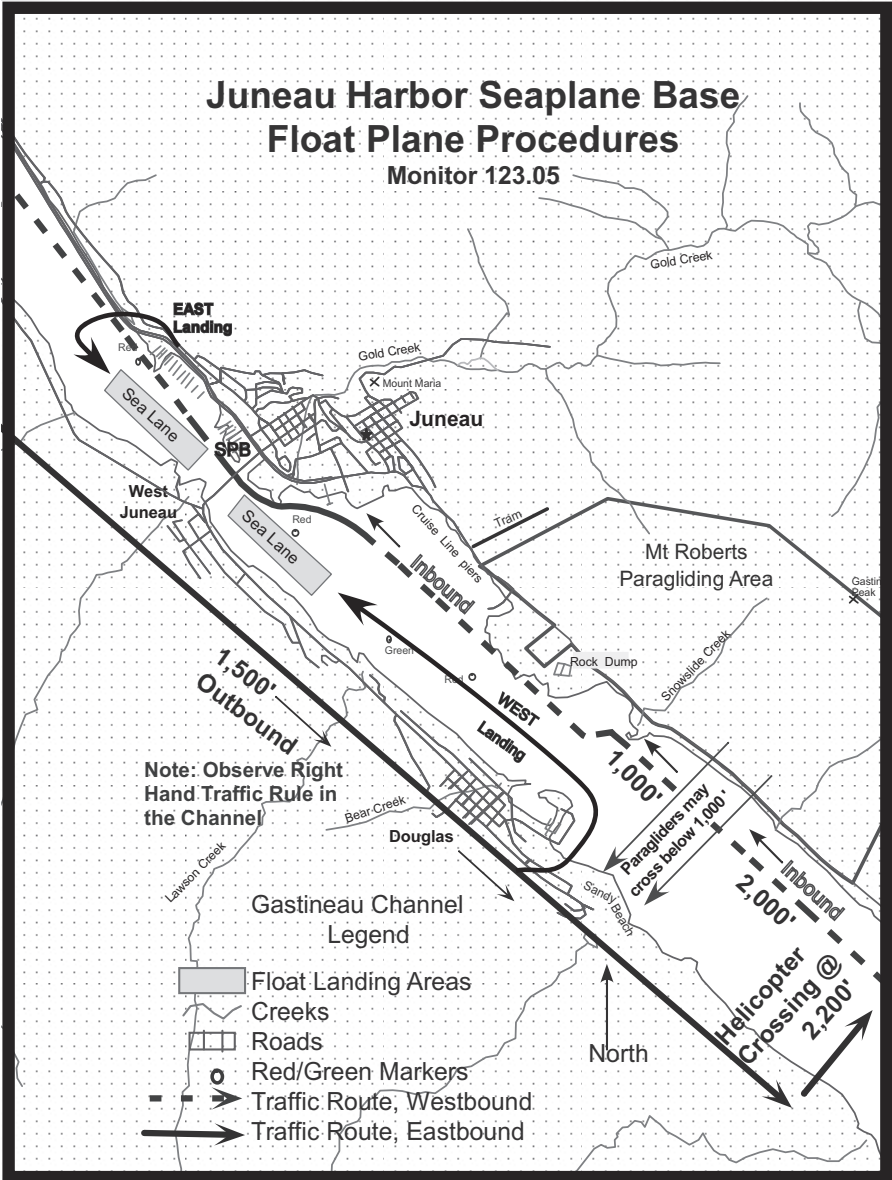

Juneau Harbor Seaplane Base Float Plane Procedures

Monitor 123.05

This graphic depicts typical VFR helicopter routing in the Juneau area. Helicopters use a traffic pattern just north of the runway. Use caution, high intensity flight activity occurs during the summer months. Flights of multiple helicopters in trail are common. See other pages in this section for additional Juneau information.