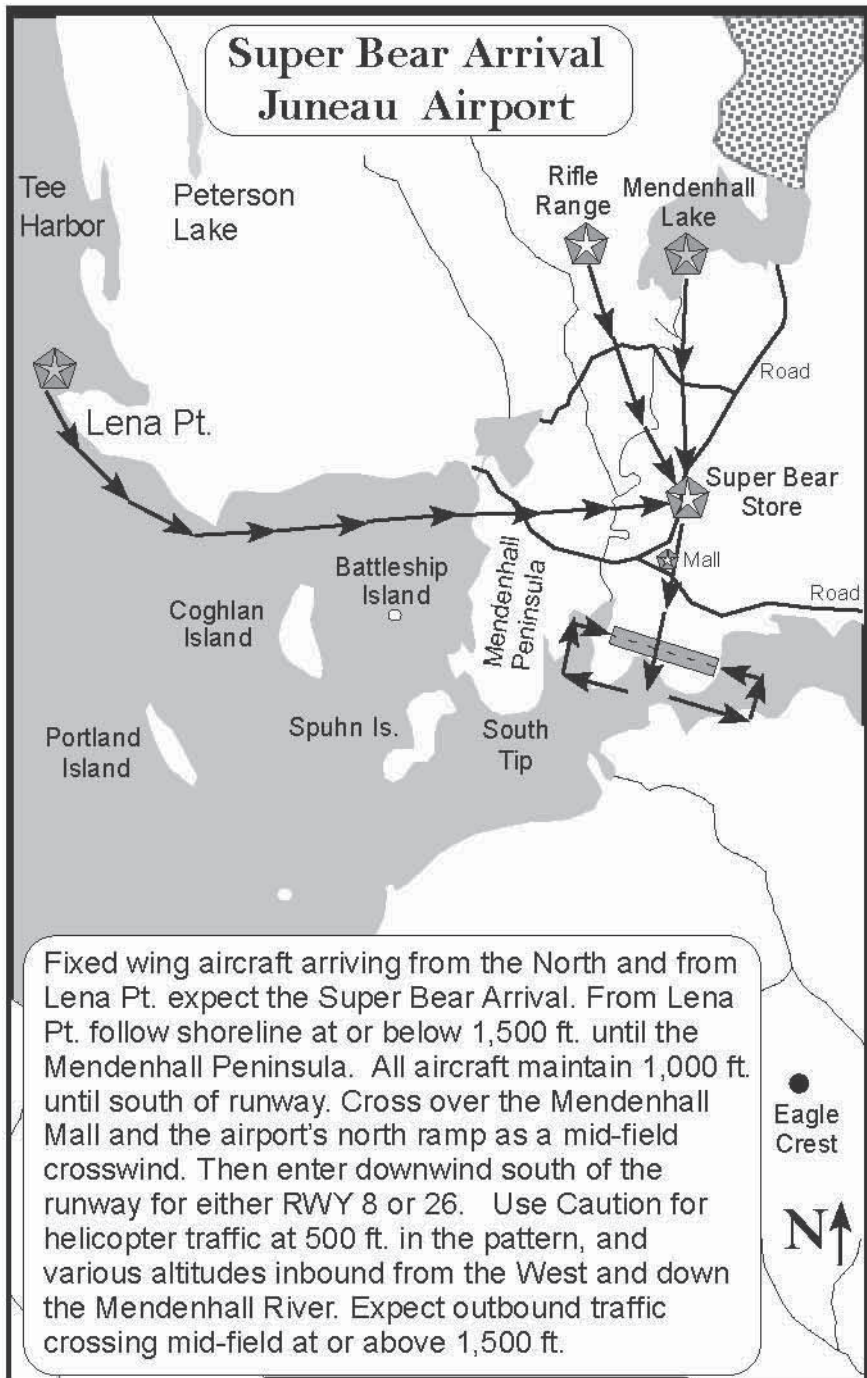

Juneau Harbor Seaplane Base Float Plane Procedures

Monitor 123.05

This graphic depicts typical VFR helicopter routing in the Juneau area. Helicopters use a traffic pattern just north of the runway. Use caution, high intensity flight activity occurs during the summer months. Flights of multiple helicopters in trail are common. See other pages in this section for additional Juneau information.