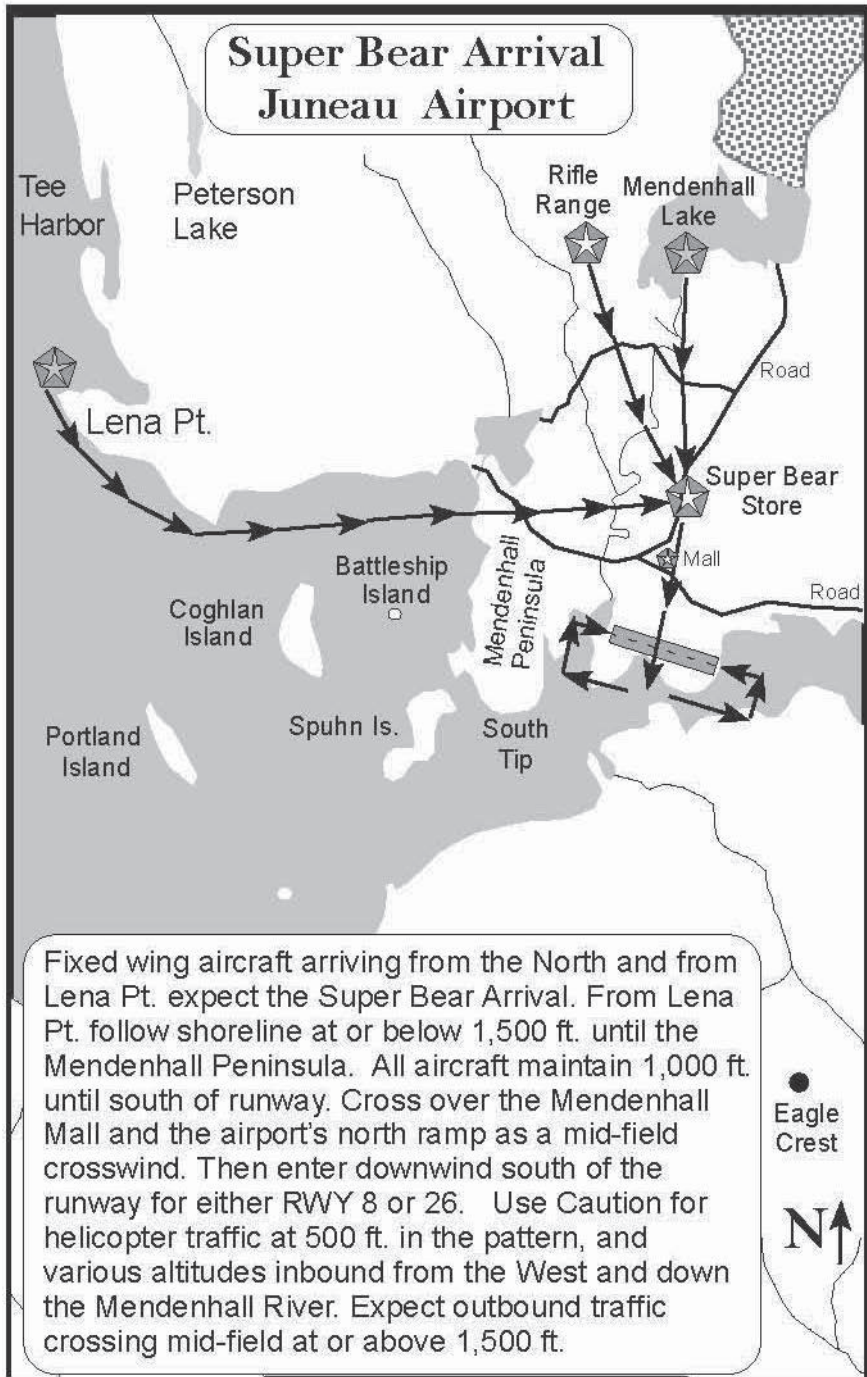

Juneau Harbor Seaplane Base Float Plane Procedures

Monitor 123.05

This graphic depicts typical VFR helicopter routing in the Juneau area. Helicopters use a traffic pattern just north of the runway. Use caution, high intensity flight activity occurs during the summer months. Flights of multiple helicopters in trail are common. See other pages in this section for additional Juneau information.