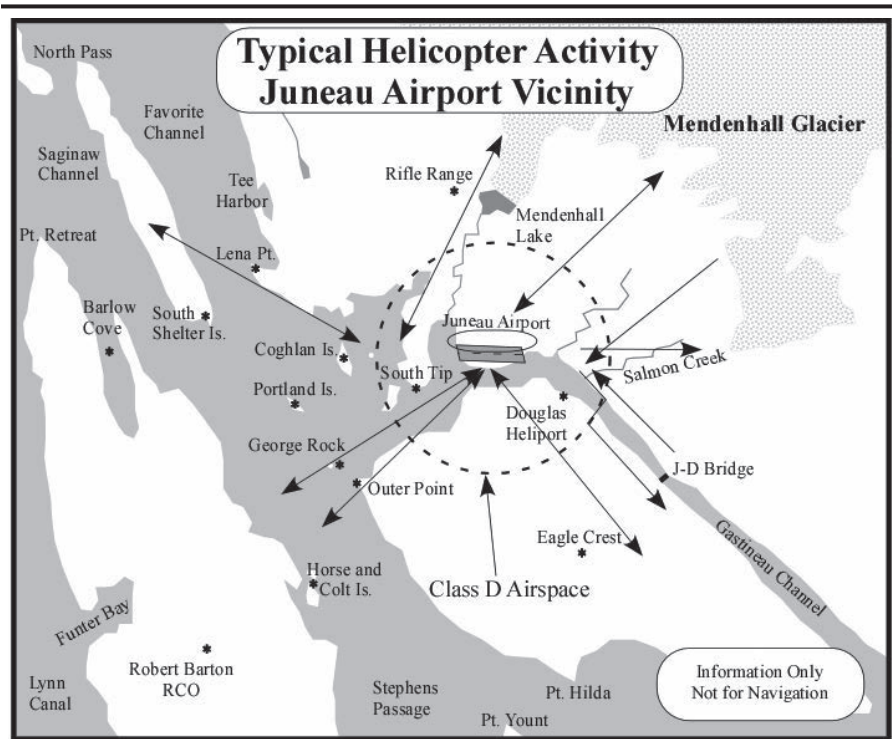

Juneau Harbor Seaplane Base Float Plane Procedures

Monitor 123.05

This graphic depicts typical VFR helicopter routing in the Juneau area. Helicopters use a traffic pattern just north of the runway. Use caution, high intensity flight activity occurs during the summer months. Flights of multiple helicopters in trail are common. See other pages in this section for additional Juneau information.