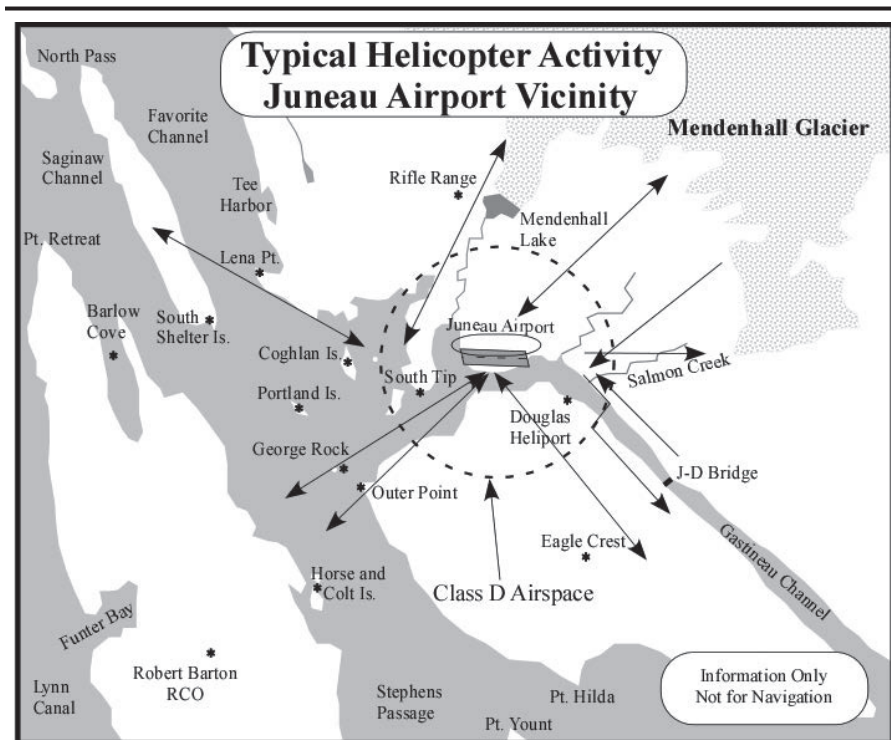

Juneau Harbor Seaplane Base Float Plane Procedures

Monitor 123.05

This graphic depicts typical VFR helicopter routing in the Juneau area. Helicopters use a traffic pattern just north of the runway. Use caution, high intensity flight activity occurs during the summer months. Flights of multiple helicopters in trail are common. See other pages in this section for additional Juneau information.