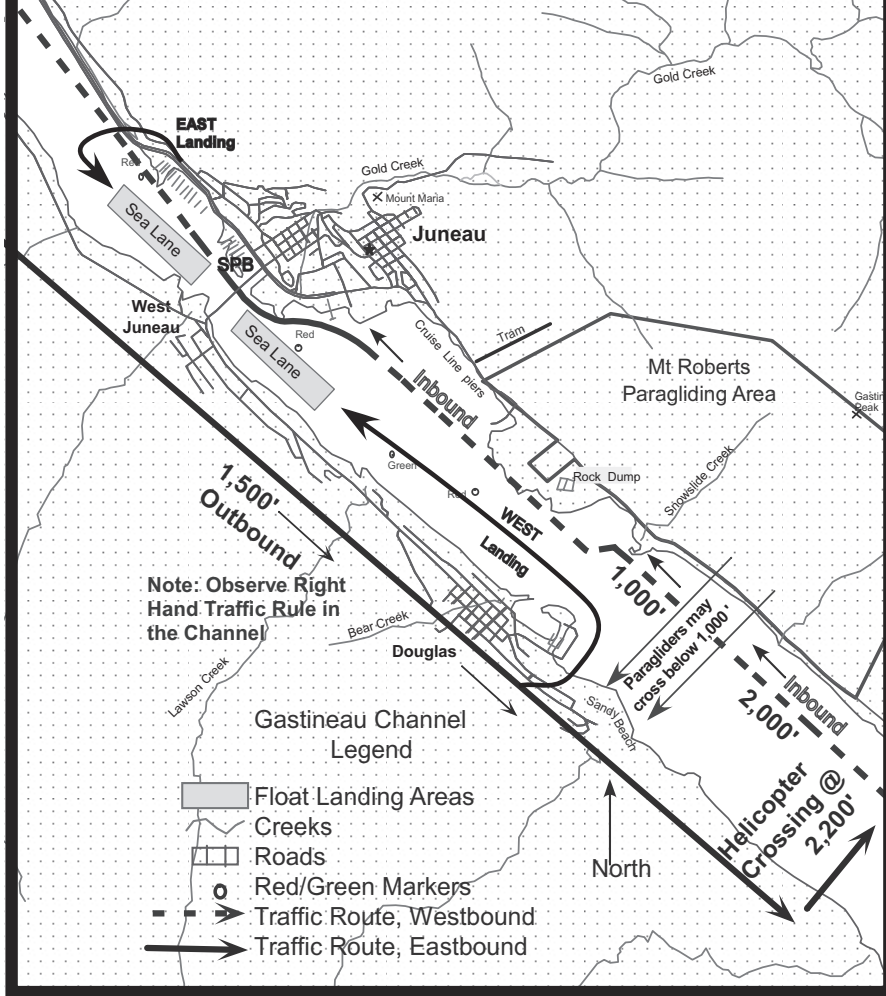

Juneau Harbor Seaplane Base Float Plane Procedures

Monitor 123.05

This graphic depicts typical VFR helicopter routing in the Juneau area. Helicopters use a traffic pattern just north of the runway. Use caution, high intensity flight activity occurs during the summer months. Flights of multiple helicopters in trail are common. See other pages in this section for additional Juneau information.