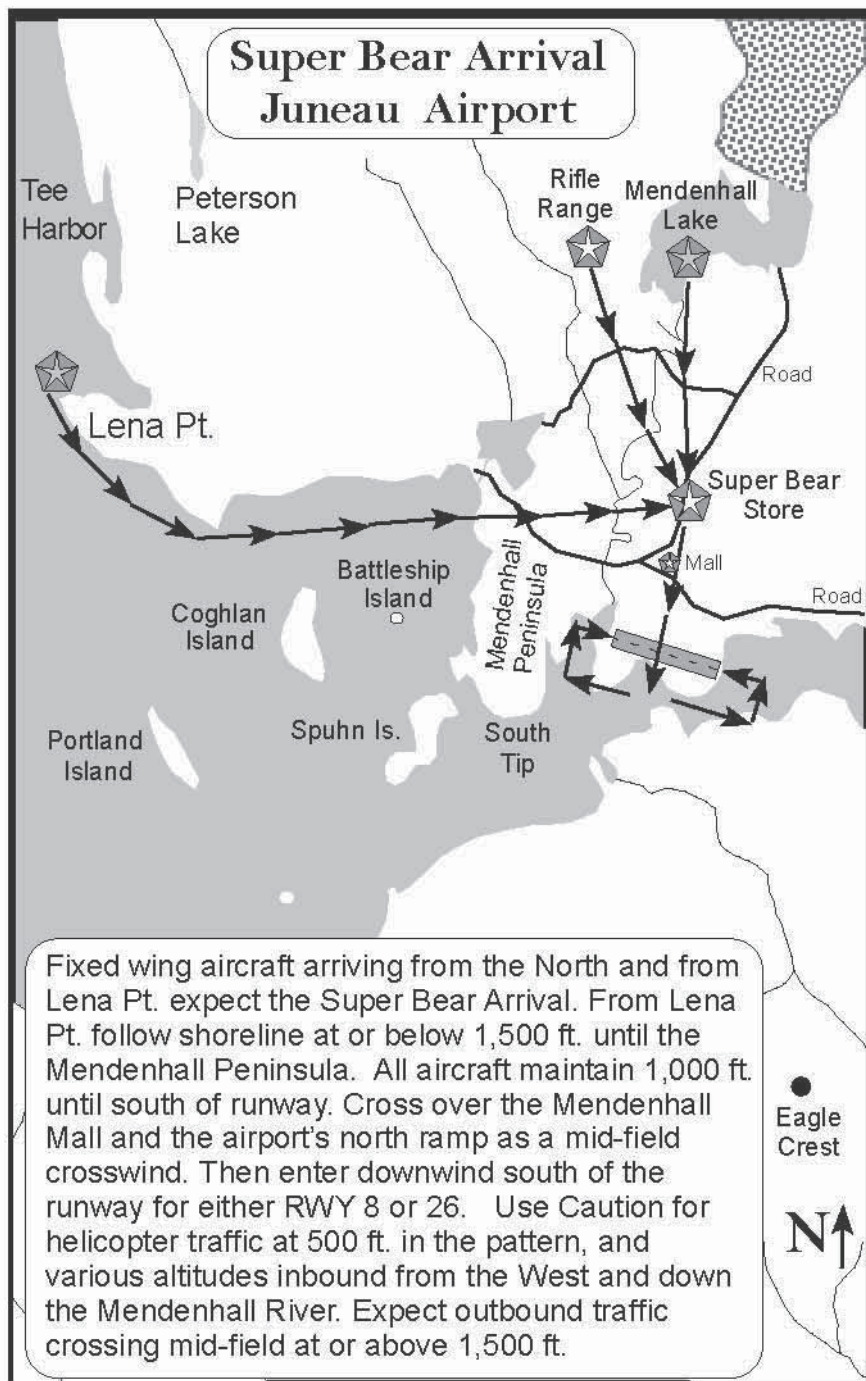

Juneau Harbor Seaplane Base Float Plane Procedures

Monitor 123.05

This graphic depicts typical VFR helicopter routing in the Juneau area. Helicopters use a traffic pattern just north of the runway. Use caution, high intensity flight activity occurs during the summer months. Flights of multiple helicopters in trail are common. See other pages in this section for additional Juneau information.