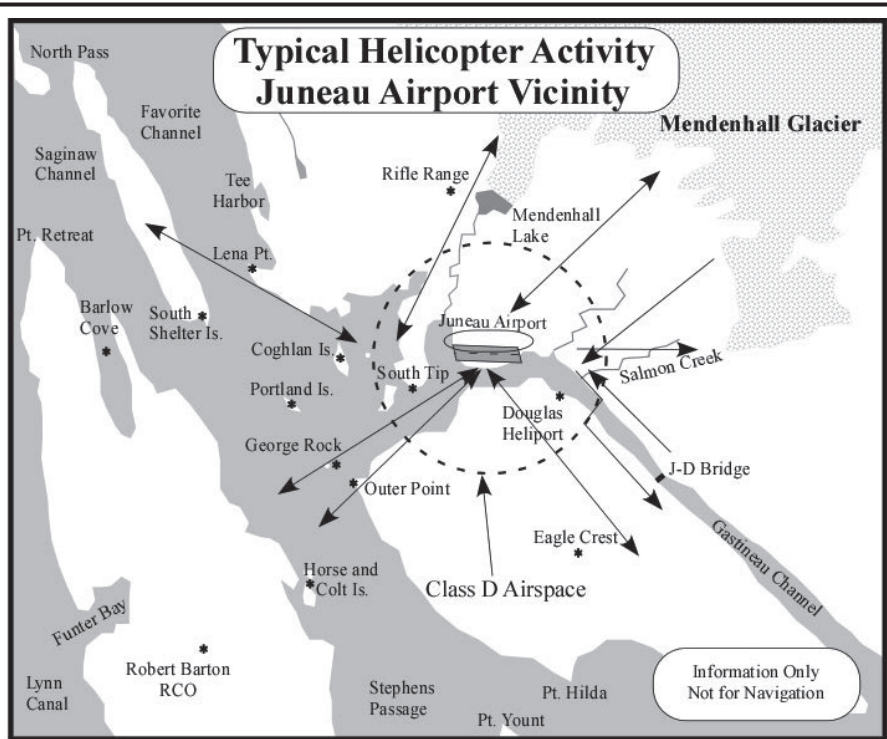

Juneau Harbor Seaplane Base Float Plane Procedures

Monitor 123.05

This graphic depicts typical VFR helicopter routing in the Juneau area. Helicopters use a traffic pattern just north of the runway. Use caution, high intensity flight activity occurs during the summer months. Flights of multiple helicopters in trail are common. See other pages in this section for additional Juneau information.