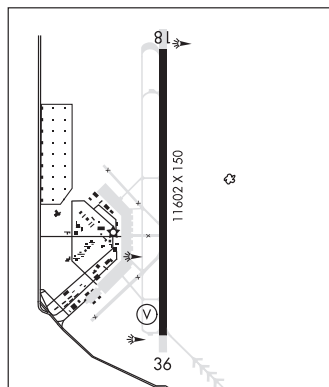

RWY 10: Tree. Rgt tfc.

RWY 28: Trees.

AIRPORT REMARKS: Unattended. Deer on and invof arpt.

AIRPORT MANAGER: 817-938-3334

COMMUNICATIONS: CTAF 122.9

CLEARANCE DELIVERY PHONE: For CD ctc Razorback Apch 479-649-2416, when Apch clsd ctc Memphis ARTCC at

901-368-8453/8449.

BILL AND HILLARY CLINTON NTL/ADAMS FLD (See LITTLE ROCK on page 61)

BILLY FREE MUNI (See DUMAS on page 46)

BLYTHEVILLE

ARKANSAS INTL (BYH)(KBYH) 3 NW UTC-6(-5DT) N35°57.86' W89°56.64'

MEMPHIS

254 B NOTAM FILE BYH

H-6J, L-16H

RWY 18-36: H11602X150 (CONC) S-155, D-235, 2D-455

IAP

HIRL(NSTD)

RWY 36: VASI(V4L)—GA 3.0° TCH 51'.

SERVICE: S5 FUEL 100LL, JET A LGT Dusk-Dawn. Actvt HIRL Rwy 18-36—CTAF. Rwy 18-36 Nstd HIRL; lctd 77' fm rwy edge and nstd dstc fm cntrln. Dpt perception problems may exist durg pds of darkness. Rwy 36 VASI OTS indefly.

AIRPORT REMARKS: Attended Mon-Fri 1400-2300Z. Arpt unattended holidays. Fuel avbl 24 hrs self serve with credit card (100 LL). No fee charged for svc after hrs ctc/leave msg 870-532-5628. Twy A btn Twy B and Twy D tkof and ldg avbl to mil acft.

AIRPORT MANAGER: 870-532-5628

COMMUNICATIONS: CTAF/UNICOM 122.7

Ⓡ MEMPHIS CENTER APP/DEP CON 134.65

CLEARANCE DELIVERY PHONE: For CD ctc Memphis ARTCC at

901-368-8453/8449.

RADIO AIDS TO NAVIGATION: NOTAM FILE DYR.

DYERSBURG (L) TACAN Chan 115 DYR (116.8) N36°01.11' W89°19.06' 261° 30.7 NM to fld. 389/3E.

ILS/DME 110.3 I-BYH Chan 40 Rwy 18. Class IT. Unmonitored.

BLYTHEVILLE MUNI (HKA)(KHKA) 3 E UTC-6(-5DT) N35°56.43' W89°49.85'

MEMPHIS

256 B TPA—See Remarks NOTAM FILE HKA

L-16H

RWY 18-36: H4999X75 (ASPH) S-15 MIRL

IAP

RWY 18: PAPI(P4L)—GA 3.0° TCH 48'.

RWY 36: PAPI(P4L)—GA 3.0° TCH 48'.

SERVICE: S2 FUEL 100LL, JET A LGT ACTIVATE MIRL Rwy 18-36—CTAF. PAPI Rwy 18 and Rwy 36 opr continuously. Wind indicator lgt temporarily OTS.

AIRPORT REMARKS: Attended 1330-2330Z. For arpt attendant after hours call 870-740-0798/0660. Numerous agricultural acft ops from Feb-Nov 250' AGL and below, right and left TPA.

AIRPORT MANAGER: 870-780-4635

WEATHER DATA SOURCES: ASOS 135.025 (870) 763-8206.

COMMUNICATIONS: CTAF/UNICOM 123.05

Ⓡ MEMPHIS CENTER APP/DEP CON 134.65

CLEARANCE DELIVERY PHONE: For CD ctc Memphis ARTCC at

901-368-8453/8449.

RADIO AIDS TO NAVIGATION: NOTAM FILE DYR.

DYERSBURG (L) TACAN Chan 115 DYR (116.8) N36°01.11' W89°19.06' 257° 25.4 NM to fld. 389/3E.