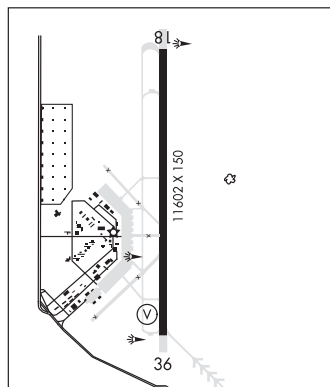

RWY 10: Tree. Rgt tfc.

RWY 28: Trees.

AIRPORT REMARKS: Unattended. Deer on and invof arpt.

AIRPORT MANAGER: 817-938-3334

COMMUNICATIONS: CTAF 122.9

CLEARANCE DELIVERY PHONE: For CD ctc Razorback Apch 479-649-2416, when Apch clsd ctc Memphis ARTCC at

901-368-8453/8449.

BILL AND HILLARY CLINTON NTL/ADAMS FLD (See LITTLE ROCK on page 61)

BILLY FREE MUNI (See DUMAS on page 46)

BLYTHEVILLE

ARKANSAS INTL (BYH)(KBYH) 3 NW UTC-6(-5DT) N35°57.86' W89°56.64'

MEMPHIS

254 B NOTAM FILE BYH

H-6J, L-16H

RWY 18-36: H11602X150 (CONC) S-155, D-235, 2D-455

IAP

HIRL(NSTD)

RWY 36: VASI(V4L)—GA 3.0° TCH 51'.

SERVICE: S5 FUEL 100LL, JET A LGT Dusk-Dawn. Actvt HIRL Rwy 18-36—CTAF. Rwy 18-36 Nstd HIRL; lctd 77' fm rwy edge and nstd dstc fm cntrln. Dpt perception problems may exist durg pds of darkness. Rwy 36 VASI OTS indefly.

AIRPORT REMARKS: Attended Mon-Fri 1400-2300Z. Arpt unattended holidays. Fuel avbl 24 hrs self serve with credit card (100 LL). No fee charged for svc after hrs ctc/leave msg 870-532-5628. Twy A btn Twy B and Twy D tkof and ldg avbl to mil acft.

AIRPORT MANAGER: 870-532-5628

COMMUNICATIONS: CTAF/UNICOM 122.7

Ⓡ MEMPHIS CENTER APP/DEP CON 134.65

CLEARANCE DELIVERY PHONE: For CD ctc Memphis ARTCC at

901-368-8453/8449.

RADIO AIDS TO NAVIGATION: NOTAM FILE DYR.

DYERSBURG (L) TACAN Chan 115 DYR (116.8) N36°01.11' W89°19.06' 261° 30.7 NM to fld. 389/3E.

ILS/DME 110.3 I-BYH Chan 40 Rwy 18. Class IT. Unmonitored.

BLYTHEVILLE MUNI (HKA)(KHKA) 3 E UTC-6(-5DT) N35°56.43' W89°49.85'

MEMPHIS

256 B TPA—See Remarks NOTAM FILE HKA

L-16H

RWY 18-36: H4999X75 (ASPH) S-15 MIRL

IAP

RWY 18: PAPI(P4L)—GA 3.0° TCH 48'.

RWY 36: PAPI(P4L)—GA 3.0° TCH 48'.

SERVICE: S2 FUEL 100LL, JET A LGT ACTIVATE MIRL Rwy 18-36—CTAF. PAPI Rwy 18 and Rwy 36 opr continuously. Wind indicator lgt temporarily OTS.

AIRPORT REMARKS: Attended 1330-2330Z. For arpt attendant after hours call 870-740-0798/0660. Numerous agricultural acft ops from Feb-Nov 250' AGL and below, right and left TPA.

AIRPORT MANAGER: 870-763-0200

WEATHER DATA SOURCES: ASOS 135.025 (870) 763-8206.

COMMUNICATIONS: CTAF/UNICOM 123.05

Ⓡ MEMPHIS CENTER APP/DEP CON 134.65

CLEARANCE DELIVERY PHONE: For CD ctc Memphis ARTCC at

901-368-8453/8449.

RADIO AIDS TO NAVIGATION: NOTAM FILE DYR.

DYERSBURG (L) TACAN Chan 115 DYR (116.8) N36°01.11' W89°19.06' 257° 25.4 NM to fld. 389/3E.