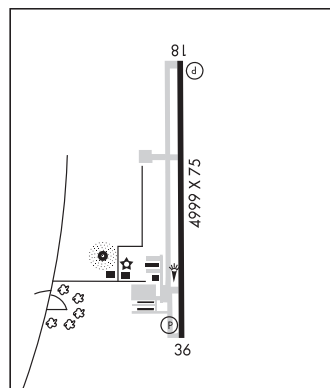

BOONE CO (See HARRISON on page 53)