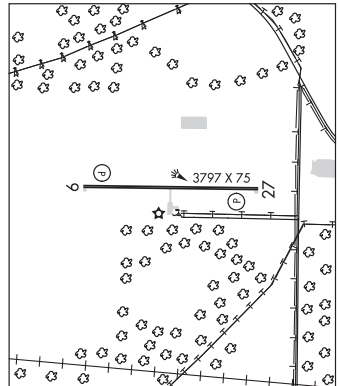

**RWY 09-27:** H3797X75 (ASPH) MIRL

**RWY 09:** PAPI(P2L)—GA 3.0° TCH 44'. Road.

**RWY 27:** PAPI(P2L)—GA 3.04° TCH 45'. Trees.

**SERVICE:** LGT ACTIVATE MIRL Rwy 09-27—CTAF.

**AIRPORT REMARKS:** Unattended. Deer on and invof arpt.

**AIRPORT MANAGER:** 870-731-5516

**COMMUNICATIONS:** CTAF 122.9

Ⓜ **MEMPHIS CENTER APP/DEP CON** 135.3

**CLEARANCE DELIVERY PHONE:** For CD ctc Memphis ARTCC at 901-368-8453/8449.

**RADIO AIDS TO NAVIGATION:** NOTAM FILE ARG.

**WALNUT RIDGE (H) VORTAC** 114.5 ARG Chan 92 N36°06.60' W90°57.22' 193° 52.5 NM to fld. 265/4E.

**BALD KNOB MUNI** (M74) 0 SE UTC-6(-5DT) N35°17.97' W91°33.46'

**MEMPHIS**

212 B NOTAM FILE JBR

**RWY 09-27:** H2228X50 (ASPH) MIRL

**RWY 09:** Thld dspcd 246'. Tree.

**RWY 27:** Thld dspcd 146'. Road.

**RWY 04-22:** 1850X100 (TURF)

**RWY 04:** Road.

**RWY 22:** Road.

**SERVICE:** S2 LGT ACTIVATE MIRL Rwy 09-27—CTAF.

**AIRPORT REMARKS:** Unattended.