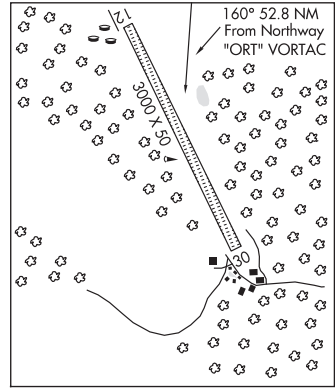

**ANCHORAGE**  
L-1A, 3E

**RWY 12-30:** 3000X50 (TURF-GRVL) 2.5% up SE

**RWY 12:** Trees.

**RWY 30:** Trees.

**AIRPORT REMARKS:** Unattended. Rwy condition unmonitored, recommend visual inspection prior to landing. Wildlife invof rwy. Be alert, two pvt airstrips run perpendicular to Rwy 12 and Rwy 30 apch. Rwy surface has trees up to 24". Loose rocks up to 5" in diameter, ruts and depressions. Vehicle trail on west side of rwy. Skis only winter. Rwy 12 30 not maint. Rwy 12 30 thlds and rwy edges marked with cones.

Windssock may be unreliable due to close proximity of trees.

**AIRPORT MANAGER:** 907-822-3222

**COMMUNICATIONS:** CTAF 122.9

**RADIO AIDS TO NAVIGATION:** NOTAM FILE ORT.

**NORTHWAY (H) (H) VORTACW** 116.3 ORT Chan 110 N62°56.83'  
W141°54.76' 160° 52.8 NM to fld. 1779/24E.

**TACAN AZIMUTH unusable:**  
335°-030° byd 30 NM blo 10,500'

**DME unusable:**  
335°-030° byd 30 NM blo 10,500'

**COMM/NAV/WEATHER REMARKS:** Northway FSS toll free number

1-800-478-6611. For a toll free call to Fairbanks FSS dial 1-866-248-6516.

**CHISTOCHINA** (CZO) 0 SW UTC-9(-8DT) N62°33.74' W144°40.35'  
1861 NOTAM FILE ENA

**ANCHORAGE**

**RWY 02-20:** 2060X60 (TURF-GRVL) 0.4% up NE

**RWY 02:** Trees.

**RWY 20:** Tree.

**AIRPORT REMARKS:** Unattended. Rwy infrequently maintained and condition not monitored, recommend visual inspection prior to landing. Highway 1 parallels west edge of rwy. Grass, forbs and willows to 36". Soft when wet. Rwy 02 and Rwy 20 thlds marked with reflective orange cones.