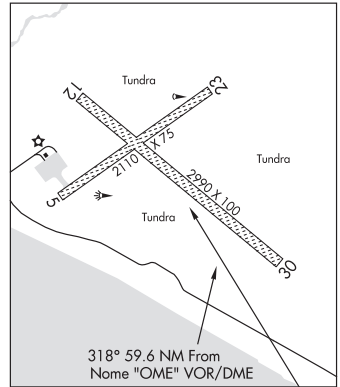

**BOUNDARY** (BYA) 0 W UTC-9(-8DT) N64°04.70' W141°06.80'

DAWSON

2940 NOTAM FILE ORT

**RWY 05-23:** 2325X60 (GRVL-DIRT)

**RWY 05:** Brush.

**RWY 23:** Thld dspclcd 200'. Brush.

**AIRPORT REMARKS:** Unattended. Soft when wet. No winter maint, ski equipped acft only. Rwy condition not monitored, recommend visual inspection prior to landing. Weeds and grass up to 12" on rwy sfc. Rwy 05 23 slopes uphill 1% at both ends. Rwy 05 23 has slight dip in middle. Rwy 05 23 thlds marked with reflective panels and cones. Rwy 23 thld dspclcd 200'.

IAP

**RWY 30:** Pole.

**RWY 05-23:** 2110X75 (GRVL) MIRL

**RWY 23:** Hill.

**SERVICE:** LGT ACTIVATE MIRL Rwy 05-23 and Rwy 12-30—CTAF.

**AIRPORT REMARKS:** Unattended. Rwy cond not monitored, recommend visual inspection prior to ldg. Rwy 05-23 marked with lgts and plastic markers. Rwy 12-30 NSTD markings, marked with lgts and plastic markers.

**AIRPORT MANAGER:** 907-443-2500

**WEATHER DATA SOURCES:** AWOS-3P 121.550 (907) 642-2166. (WX CAM)

**COMMUNICATIONS:** CTAF 123.0

**BREVIG MISSION RCO** 135.6 (NOME RADIO)

Ⓡ **ANCHORAGE CENTER APP/DEP CON** 133.3 290.4

**RADIO AIDS TO NAVIGATION:** NOTAM FILE OME.

**NOME (H) (H) VORW/DME** 115.0 OME Chan 97 N64°29.11'

W165°15.19' 318° 59.6 NM to fld. 95/11E.

**COMM/NAV/WEATHER REMARKS:** For a toll free call to Nome FSS 1-800-478-8400. For a toll free call to Fairbanks FSS dial 1-800-248-6516.