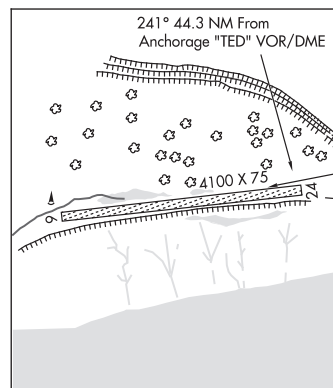

TYONEK

NIKOLAI CREEK (9AK3) PVT 10 SW UTC-9(-8DT) N61°00.83' W151°26.93'

ANCHORAGE
H-1B, 2K, L-1A, 3D, 4F

30 NOTAM FILE

RWY 06-24: 4100X75 (GRVL)

RWY 06: Wind cone.

RWY 24: Trees.

AIRPORT REMARKS: Unattended.

AIRPORT MANAGER: (907) 269-8658

COMMUNICATIONS: CTAF 122.7

RADIO AIDS TO NAVIGATION: NOTAM FILE ANC.

ANCHORAGE (H) (H) VOR/DME 113.15 TED Chan 78(Y)
N61°10.07' W149°57.61' 241° 44.3 NM to fld. 93/18E.

VOR unusable:

041°-091° byd 25 NM blo 15,000'

091°-096° byd 20 NM blo 15,000'

096°-121° byd 25 NM blo 12,500'

121°-146° byd 25 NM blo 9,000'

DME unusable:

041°-091° byd 25 NM blo 15,000'

091°-096° byd 20 NM blo 15,000'

096°-121° byd 25 NM blo 12,500'

121°-146° byd 25 NM blo 9,000'

196°-206° byd 25 NM blo 3,500'

206°-211° byd 25 NM blo 4,000'

211°-221° byd 25 NM blo 3,500'