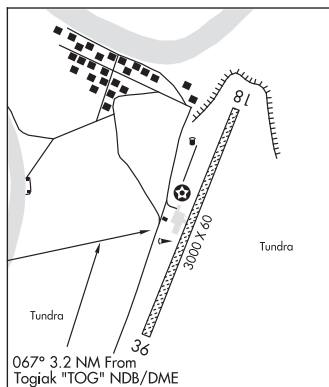

TWIN HILLS (A63) 0 E UTC-9(-8DT) N59°04.47' W160°16.50'

KODIAK
L-2J, 3C

82 B NOTAM FILE ENA

RWY 18-36: 3000X60 (GRVL) MIRL 1.3% up N

RWY 18: Rgt tfc.

RWY 36: Brush.

SERVICE: LGT ACTIVATE MIRL Rwy 18-36 and rotating bcn—CTAF.

AIRPORT REMARKS: Unattended. Rwy condition not monitored, recommend visual inspection prior to use. Bluff at north end may cause some turbulence when ldg to the south. Rwy 18-36 slopes 2% uphill to north end.

AIRPORT MANAGER: 907-842-5511

COMMUNICATIONS: CTAF 122.5

RADIO AIDS TO NAVIGATION: NOTAM FILE TOG.

TOGIAK NDB/DME (HW) 393 TOG Chan 114 N59°03.83'
W160°22.54' 067° 3.2 NM to fld. 11/11E.

DME unusable:

225°-270° byd 32 NM blo 5,700'

271°-359° byd 32 NM blo 6,700'

COMM/NAV/WEATHER REMARKS: For a toll free call to Kenai FSS dial 1-866-864-1737.