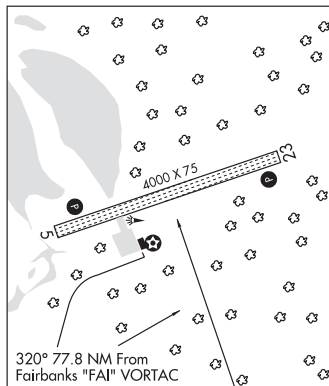

SERVICE: LGT ACTVT REIL Rwy 05 and 23; PAPI Rwy 05 and 23; MIRL Rwy 05-23—CTAF. ACTVT Rotg beacon—CTAF.

AIRPORT REMARKS: Unattended. Rwy 05-23 cond not monitored, rcmd visual inspection prior to Indg. Clsd rwy located 1 NM west of Rwy 05-23. Snow removal ops during winter, monitor CTAF. Rwy 05-23 marked with lgts and cones.

AIRPORT MANAGER: (907) 451-5280

COMMUNICATIONS: CTAF 122.9

RADIO AIDS TO NAVIGATION: NOTAM FILE FAI.

FAIRBANKS (H) (H) VORTACW 108.6 FAI Chan 23 N64°48.00' W148°00.72' 320° 77.8 NM to fld. 1526/21E.

TACAN AZIMUTH unusable:

065°-100° byd 30 NM

270°-330° byd 10 NM blo 10,000'

270°-330° byd 30 NM

COMM/NAV/WEATHER REMARKS: For a toll free call to Fairbanks FSS dial 1-866-248-6516.

STONY RIVER 2 (SRV) 0 N UTC-9(-8DT) N61°47.39' W156°35.31' MC GRATH

230 NOTAM FILE ENA

RWY 18-36: 2601X40 (GRVL-DIRT)

RWY 18: Trees.

RWY 36: Trees.

AIRPORT REMARKS: Unattended. Rwy condition not monitored, recommend visual inspection prior to using. Trees 40'-50', both sides of rwy, 50' from centerline. Boats stored near south end of rwy. Orange reflective cones spaced along rwy edges.