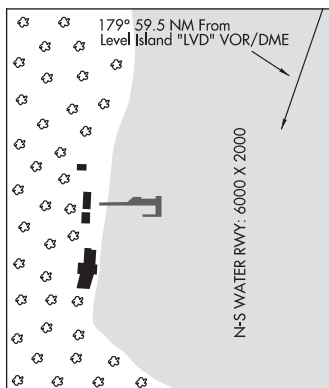

STAMPEDE (See KANTISHNA on page 139)

STEAMBOAT BAY SPB (WSB)(POWS) 0 NE UTC-9(-8DT) N55°31.78' W133°38.50'

KETCHIKAN

00 NOTAM FILE KTN

WATERWAY N-S: 6000X2000 (WATER)

SEAPLANE REMARKS: Unattended. High mountains all sides except entrance: one way ops, no south ops, subject to heavy swells and squirrely winds. No facilities. Large ocean swells common in bay, exposed to north wind.

AIRPORT MANAGER: 253-225-4256

COMMUNICATIONS: CTAF 122.9

RADIO AIDS TO NAVIGATION: NOTAM FILE SIT.

LEVEL ISLAND (H) (H) VORW/DME 116.5 LVD Chan 112 N56°28.06' W133°04.99' 179° 59.5 NM to fld. 98/20E.

VOR unusable:

020°-050° byd 37 NM

270°-300° byd 25 NM blo 10,000'

301°-321° byd 25 NM blo 7,000'

wx cam avbl at <https://weathercams.faa.gov>

DME unusable:

020°-050° byd 25 NM blo 11,000'

020°-050° byd 37 NM

105°-120° byd 29 NM blo 10,000'

121°-135° byd 35 NM blo 7,000'

270°-300° byd 25 NM blo 10,000'

301°-321° byd 25 NM blo 7,000'

345°-350° byd 36 NM blo 8,000'

COMM/NAV/WEATHER REMARKS: For a LC to Ketchikan FSS dial 225-9481. For a LC to Juneau FSS dial 789-7380.

STEBBINS (WBB) 0 NW UTC-9(-8DT) N63°30.96' W162°16.68'

BETHEL

19 B NOTAM FILE OME

L-3C

RWY 05-23: 2999X60 (GRVL) MIRL

RWY 05: Hill. Rgt t/c.

AIRPORT REMARKS: Unattended. Rwy condition not monitored, recommend visual inspection prior to ldg. Rwy 05-23 floods during breakup.

MILITARY REMARKS: LGT Actvt MIRL Rwy 05-23—CTAF.

AIRPORT MANAGER: (907) 625-1025

COMMUNICATIONS: CTAF/UNICOM 122.8

RADIO AIDS TO NAVIGATION: NOTAM FILE UNK.

UNALAKLEET (H) (H) VORW/DME 116.9 UNK Chan 116 N63°53.52' W160°41.06' 228° 48.2 NM to fld. 436/15E.

COMM/NAV/WEATHER REMARKS: For a toll free call to Nome FSS dial 1-800-478-8400. For a toll free call to Fairbanks FSS dial 1-866-248-6516.