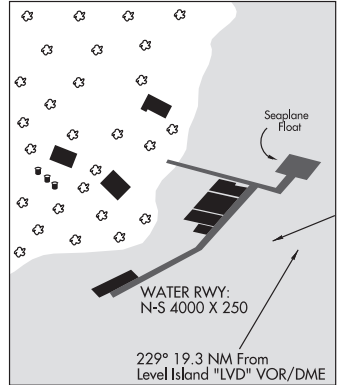

**POINT BAKER SPB** (KPB)(PFKP) 0 SE UTC-9(-8DT) N56°21.11' W133°37.36'

JUNEAU

00 NOTAM FILE SIT

**WATERWAY N-S:** 4000X250 (WATER)**SEAPLANE REMARKS:** Attended daylight. Narrow and congested opr area, small islands both entrances to core. Boats tied to SPB/helicopter float/ramp. Seaplane float designed to support 22,000 lbs maximum GWT helicopters. Float deteriorated, be alert when loading near capacity.**AIRPORT MANAGER:** (907) 465-4512**COMMUNICATIONS:** CTAF 122.9**RADIO AIDS TO NAVIGATION:** NOTAM FILE SIT.**LEVEL ISLAND (H) (H) VORW/DME** 116.5 LVD Chan 112  
N56°28.06' W133°04.99' 229° 19.3 NM to fld. 98/20E.

VOR unusable:

020°-050° byd 37 NM  
270°-300° byd 25 NM blo 10,000'  
301°-321° byd 25 NM blo 7,000'  
wx cam avbl at <https://weathercams.faa.gov>

DME unusable:

020°-050° byd 25 NM blo 11,000'  
020°-050° byd 37 NM  
105°-120° byd 29 NM blo 10,000'  
121°-135° byd 35 NM blo 7,000'  
270°-300° byd 25 NM blo 10,000'  
301°-321° byd 25 NM blo 7,000'  
345°-350° byd 36 NM blo 8,000'**COMM/NAV/WEATHER REMARKS:** For a toll free call to Sitka FSS dial 1-800-478-6300.**POINT HOPE** (PHO)(PAPO) 2 SW UTC-9(-8DT) N68°20.93' W166°47.96'

CAPE LISBURNE

21 B NOTAM FILE PHO

H-1A, L-4H

**RWY 01-19:** H3992X75 (ASPH) MIRL

IAP

**RWY 01:** VASI(V4L)—GA 3.0° TCH 25'.**RWY 19:** VASI(V4L)—GA 3.0° TCH 27'.**SERVICE:** LGT ACTIVATE MIRL Rwy 01-19—CTAF.**AIRPORT REMARKS:** Unattended. Rwy condition not monitored, recommend visual inspection prior to landing. Fuel avbl emerg only. Lateral cracks 1-3" wide across width of rwy spaced 200'-500' length of rwy. NOTE: See Notices—Drone Activity at Coastal Airport Launch Sites.**AIRPORT MANAGER:** 907-442-3147**WEATHER DATA SOURCES:** AWOS-3P 118.325 (907) 368-2128. (WX CAM)**COMMUNICATIONS:** CTAF 122.8