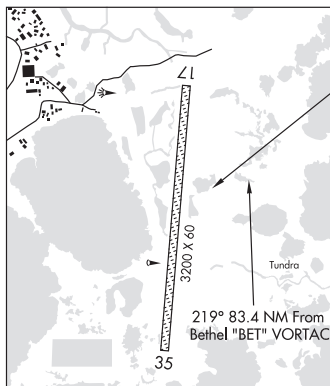

**BETHEL (H) (H) VORTACW 114.1** BET Chan 88 N60°47.09'

W161°49.46' 219° 83.4 NM to fld. 105/14E.

**COMM/NAV/WEATHER REMARKS:** For a toll free call to Kenai FSS dial 1-866-864-1737.

**BETHEL**

**L-3B**

**IAP**

**KITOI BAY SPB** (KKB) 0 NE UTC-9(-8DT) N58°11.46' W152°22.23'

00 NOTAM FILE ADQ

**WATERWAY E-W:** 4000X1000 (WATER)

**AIRPORT REMARKS:** Unattended. E-W prevailing winds. Gravel beaching area next to dock with rocks up to 12". Heavy bird act invof Idg area. Ctc mgr alternate number: 907-486-6555.