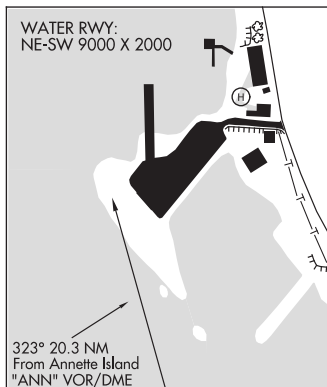

PENINSULA POINT PULLOUT SPB (9C0) 4 NW UTC-9(-8DT) N55°23.08' W131°44.30'

KETCHIKAN

00 NOTAM FILE KTN

WATERWAY NE-SW: 9000X2000 (WATER)

SERVICE: S4 FUEL 100LL

SEAPLANE REMARKS: Unattended. Landing and tkof of wheeled airplanes prohibited. TEMSCO Helicopter landing pads adj to basin, helicopters in vicinity at low altitudes. For fuel, maint and parking ctc 907-225-0337.

AIRPORT MANAGER: 907-225-2513

COMMUNICATIONS: CTAF 123.6

RADIO AIDS TO NAVIGATION: NOTAM FILE ANN.

ANNETTE ISLAND (H) VOR/DME 117.1 ANN Chan 118 N55°03.62'

W131°34.70' 323° 20.3 NM to fid. 184/21E.

VOR unusable:

245°-255° byd 19 NM blo 6,000'

295°-305° byd 20 NM blo 9,000'

325°-335° byd 18 NM blo 6,000'

336°-350° byd 24 NM blo 14,000'

351°-099° byd 16 NM blo 17,500'

351°-099° byd 20 NM

DME unusable:

245°-255° byd 19 NM blo 6,000'

295°-305° byd 20 NM blo 9,000'

325°-335° byd 18 NM blo 6,000'

336°-350° byd 24 NM blo 14,000'

351°-099° byd 16 NM blo 17,500'

351°-099° byd 20 NM